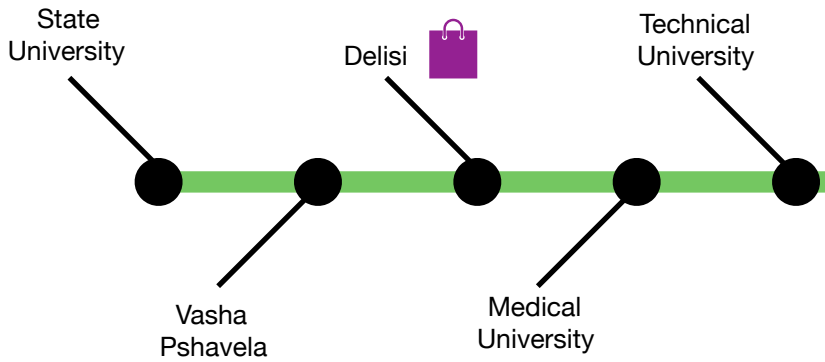

Metro open from 06:00 to 00:00

Saburtalo Line

First Line

Legend	
	Marshrutkas
	Shopping Mall
	Dinamo Stadium
	Airport