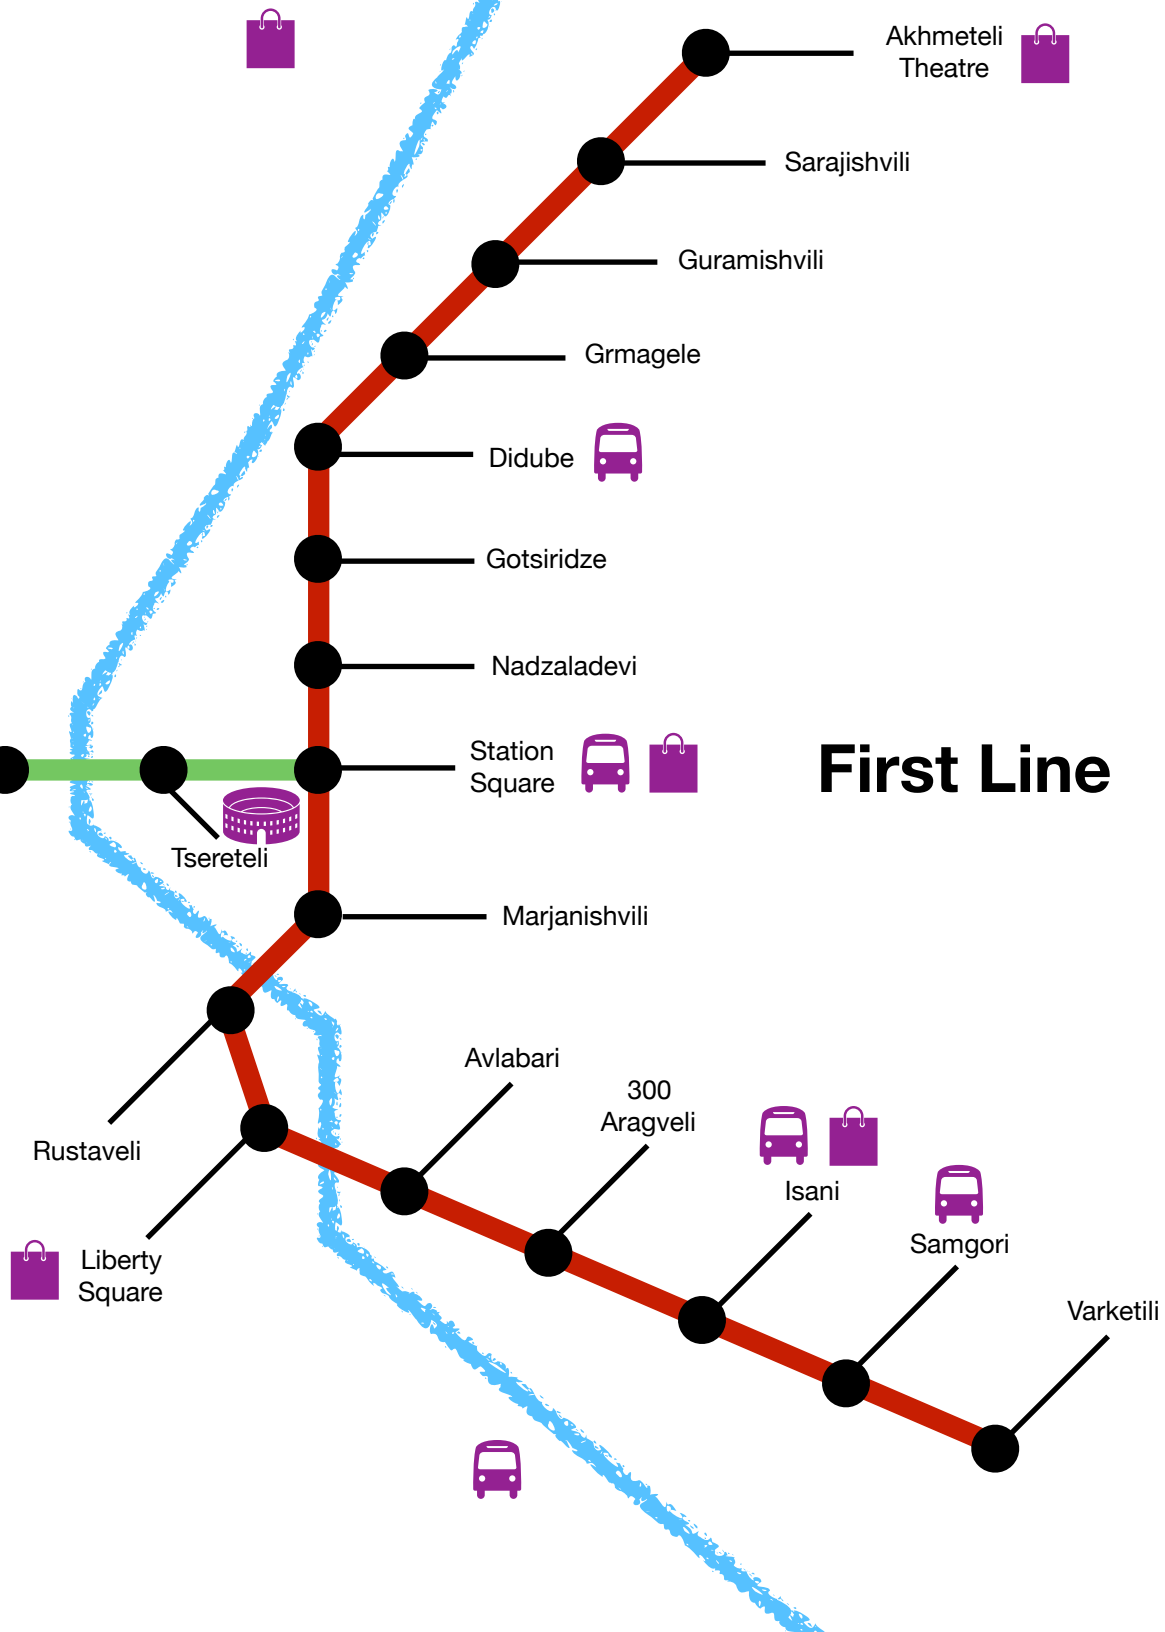

Metro open from 06:00 to 00:00

Saburtalo Line

First Line

Legend	
	Marshrutkas
	Shopping Mall
	Dinamo Stadium
	Airport